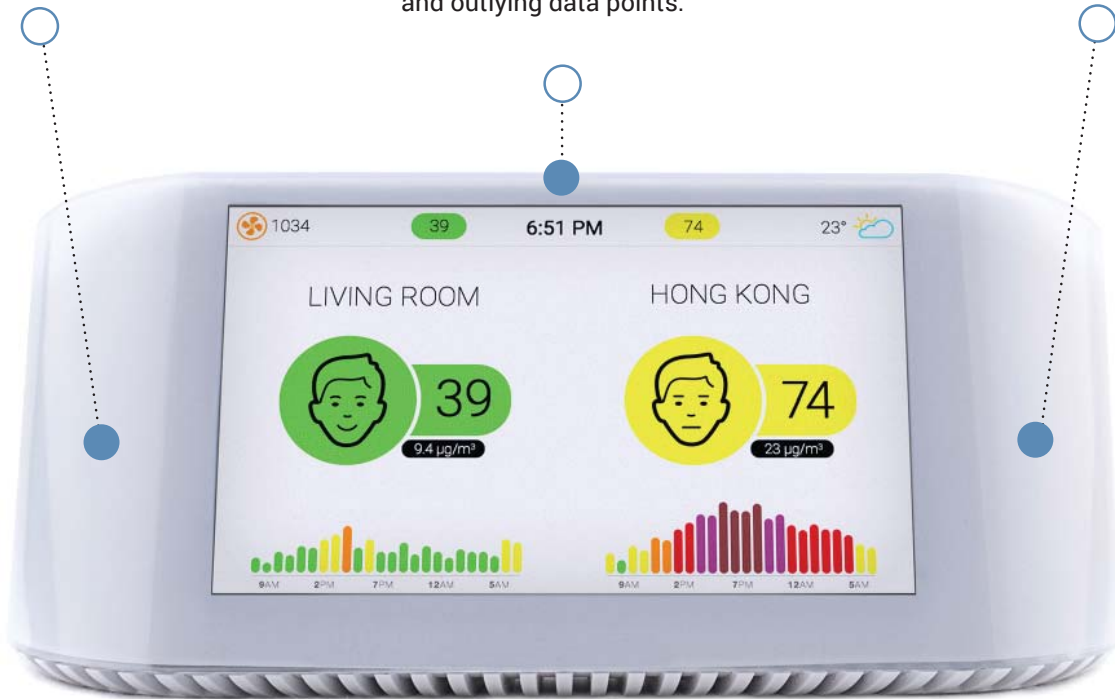

Hardware

Cutting-edge laser technology counts microscopic PM_{2.5} particles in the air. Airflow control fans provide stable, reliable readings and improved durability.

Accuracy

The AirVisual Pro is the most accurate low-cost consumer device of its kind. Auto-calibration components instantly consider factors like temperature, humidity and outlying data points.

Network + Analytics

Cloud computing, big data and artificial intelligence provide the best predictive analytics on a small device.

PM_{2.5}

PM_{2.5} are tiny particles that damage your throat and lungs. This pollutant is particularly dangerous as its small size allows particles to directly enter your bloodstream from your lungs.

Indoor & Outdoor Data

See your indoor air quality next to outdoor readings from the nearest official monitoring station.

CO₂

High CO₂ levels mean you need fresh air. Stagnant air has less oxygen, and more bacteria, mold, and other harmful fumes.

Forecast

Plan ahead to minimize pollution exposure and discomfort outdoors. We'll keep you informed with air quality and weather data up to 3 days in advance.

Temperature

Make sure your environment is comfortable, as well as healthy.

Alerts

Receive notifications when air quality fails to meet standards. Smart integration allows you to control smart home devices with action-based rules.

Humidity

Dry air contributes to irritated sinuses, sore throat, itchy eyes and skin aging. Meanwhile, overly humid environments can bring about biological air pollutants such as dust mites and mold.

Advice

We take all of your air quality data into account so you don't have to. The AirVisual Pro learns from your indoor and outdoor environments to provide you the most productive and cost effective recommendations.