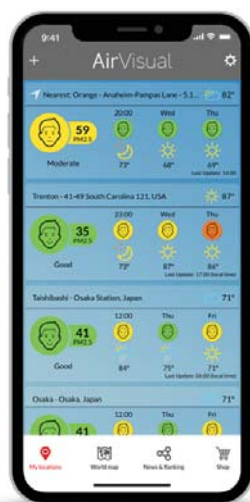

## See the quality of the air you breathe – indoors and outdoors.

## Key Features of the AirVisual app

### Historical, real-time and forecast air pollution data

Receive detailed figures on 6 key pollutants for more than 9,000 cities in 70+ countries.

### 72-hour air pollution and weather forecasts

Plan your outdoor activities to optimize comfort and health.